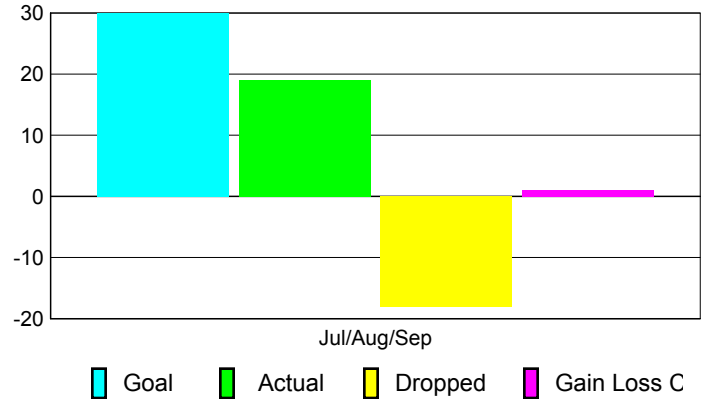

Membership Results 2010-2011

Goal, New, Dropped, Gain/Loss