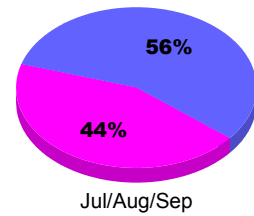

Membership Results
2010-2011

Membership
2009-2010

Month	Net Memb Goal	Actual New Memb	Actual Dropped Memb	Gain/Loss of Memb	Gain/Loss of Memb
Jul/Aug/Sep	30	19	-18	1	2
Totals	30	19	-18	1	2

Membership Results 2010-2011

Goal, New, Dropped, Gain/Loss

Comparison of Membership Gain/Loss

Current Year Compared to the Previous Year

Gender Comparison 2010-2011

■ Male ■ Female